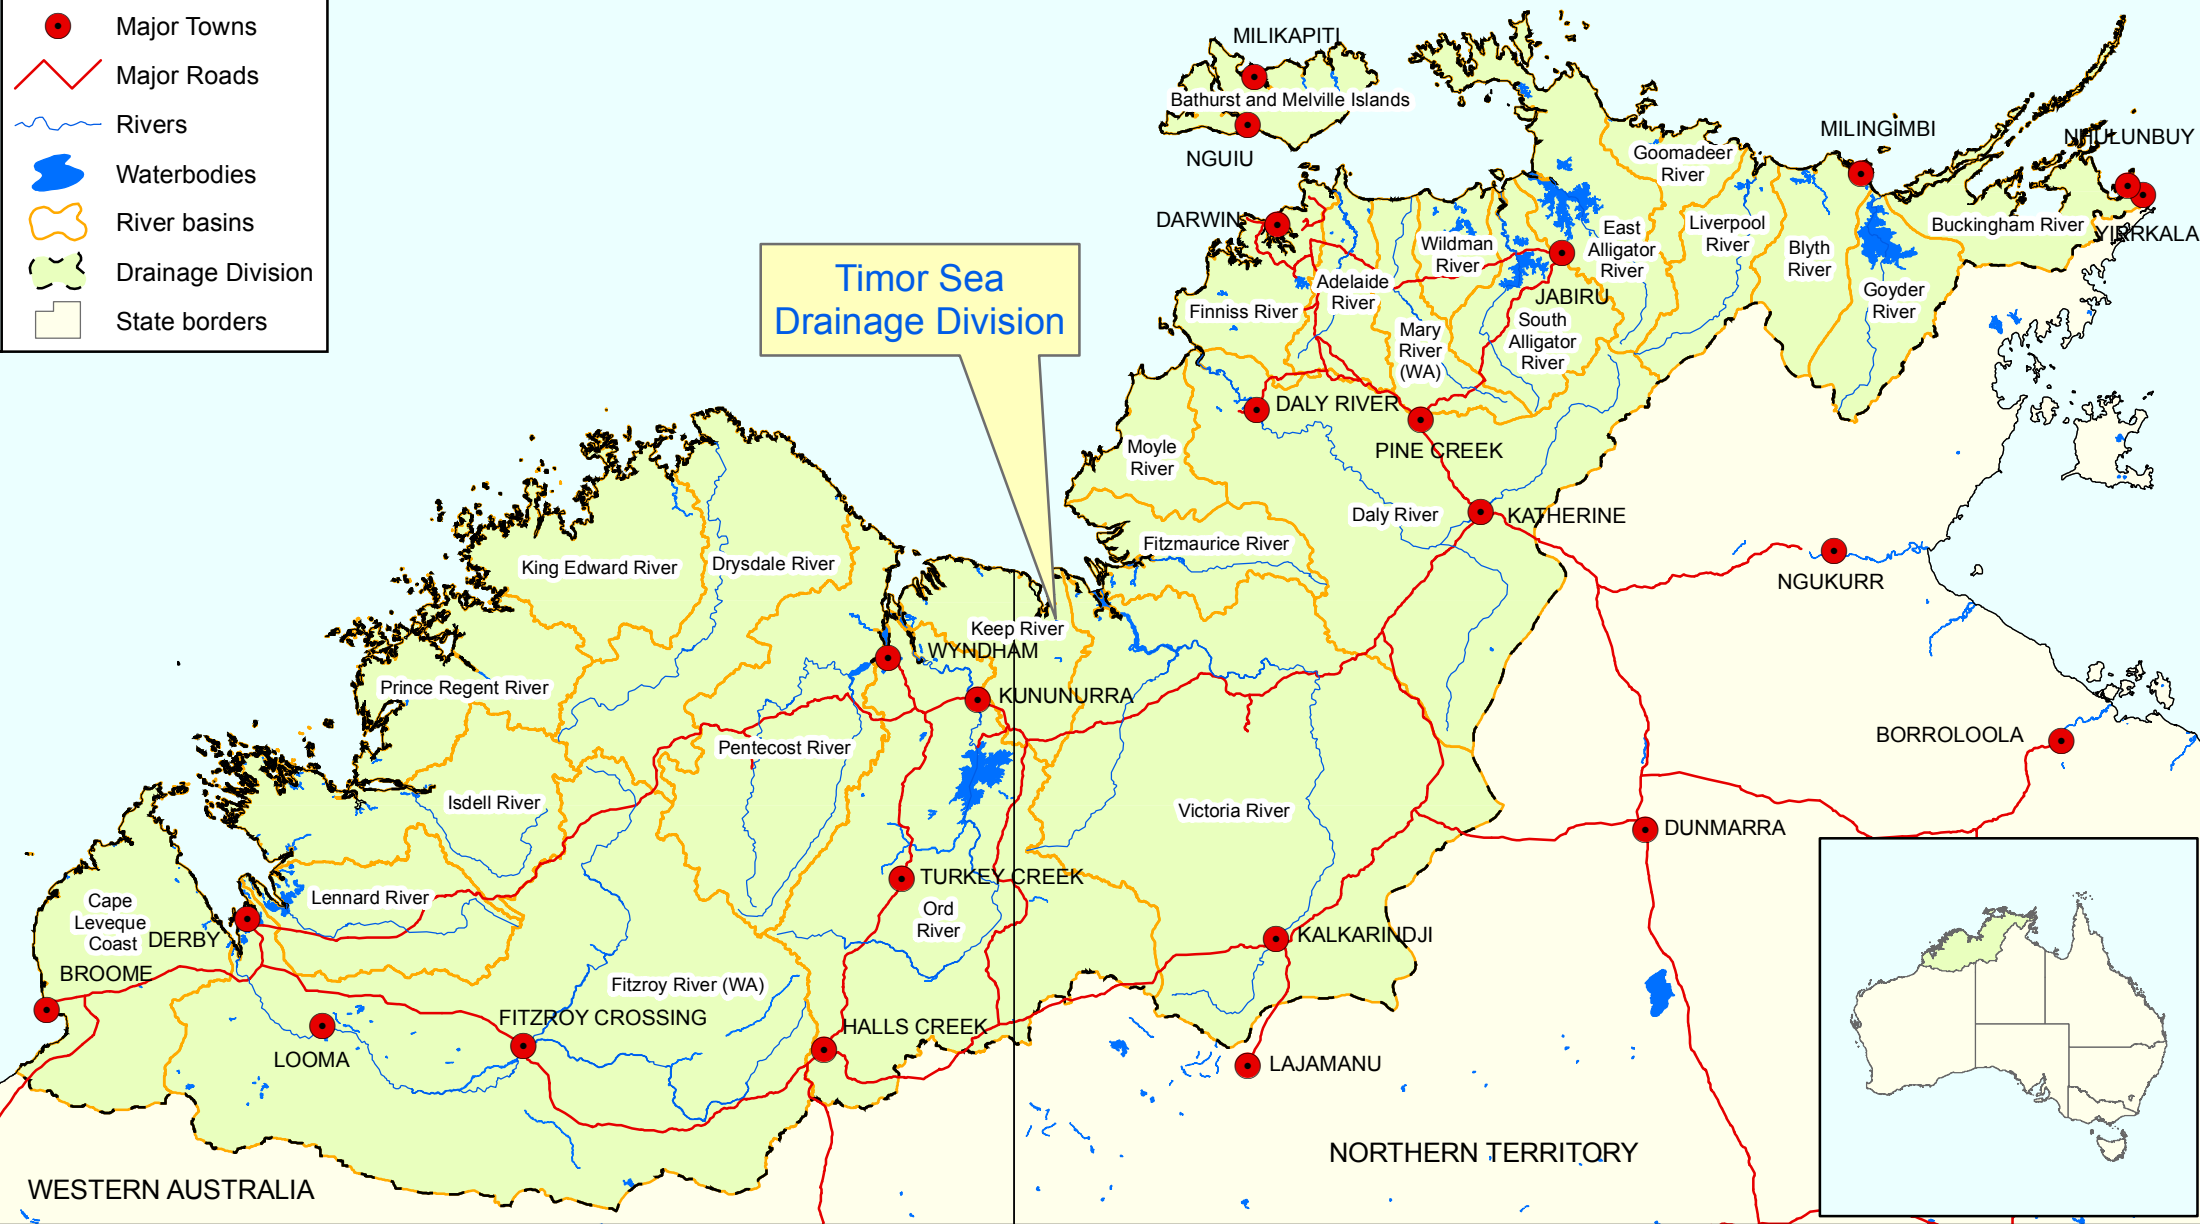

-  Major Towns
-  Major Roads
-  Rivers
-  Waterbodies
-  River basins
-  Drainage Division
-  State borders

Timor Sea  
Drainage Division

Data Sources: Drainage, Drainage Division, States, Roads, Waterbodies, Localities, Drainage Basins  
(c) Commonwealth of Australia (Geoscience Australia)

Map produced by  
Environmental Resources Information Network (ERIN)  
Department of the Environment and Water Resources  
October 2008.

**Australian Government**  
**Department of the Environment, Water, Heritage and the Arts**